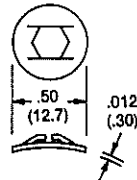

SPEEDNUTS

SN0461
For 1/2" Dia.

SN1287
For 3/16" Dia.

SN1963
For 1 1/32" x 1 1/32"
Rectangular

SN1336
For 1/2" Dia.

SN1220
For 1/4" Dia.

SN2212
For 1/4" Dia.

SN2763
For 1/32" Dia.

SN3486
For 3/8" Dia.

SN3678
For 1/4" Dia.

SN3775
For 3/32" Dia.

SN2089
For 7/8" Dia.

ALL DIMENSIONS ARE IN INCHES (MM).