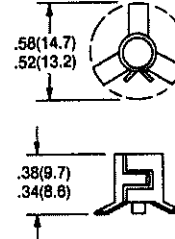

SPEEDNUTS

SN0461
For 1/2" Dia.

SN1287
For 3/16" Dia.

SN1963
For 1 1/32" x 1 1/32"
Rectangular

SN1336
For 1/2" Dia.

SN1220
For 1/4" Dia.

SN2212
For 1/4" Dia.

SN2763
For 1/32" Dia.

SN3486
For 3/8" Dia.

SN3678
For 1/4" Dia.

SN3775
For 3/32" Dia.

SN2089
For 7/8" Dia.

ALL DIMENSIONS ARE IN INCHES (MM).