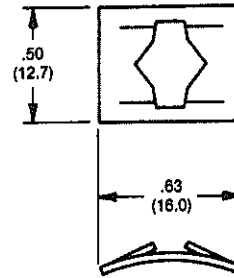

SPEEDNUTS

SN0461
For 1/2" Dia.

SN1287
For 3/16" Dia.

SN1963
For 1 1/32" x 1 1/32"
Rectangular

SN1336
For 1/2" Dia.

SN1220
For 1/4" Dia.

SN2212
For 1/4" Dia.

SN2763
For 1/32" Dia.

SN3486
For 3/8" Dia.

SN3678
For 1/4" Dia.

SN3775
For 3/32" Dia.

SN2089
For 7/8" Dia.

ALL DIMENSIONS ARE IN INCHES (MM).