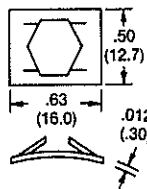

SPEEDNUTS

SN0461
For 1/2" Dia.

SN1287
For 3/16" Dia.

SN1963
For 1 1/32" x 1 1/32"
Rectangular

SN1336
For 1/2" Dia.

SN1220
For 1/4" Dia.

SN2212
For 1/4" Dia.

SN2763
For 1/32" Dia.

SN3486
For 3/8" Dia.

SN3678
For 1/4" Dia.

SN3775
For 3/32" Dia.

SN2089
For 7/8" Dia.

ALL DIMENSIONS ARE IN INCHES (MM).