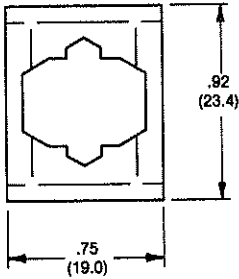

SPEEDNUTS

SN0461
For 1/2" Dia.

SN1287
For 3/16" Dia.

SN1963
For 1 1/32" x 1 1/32"
Rectangular

SN1336
For 1/2" Dia.

SN1220
For 1/4" Dia.

SN2212
For 1/4" Dia.

SN2763
For 1/32" Dia.

SN3486
For 3/8" Dia.

SN3678
For 1/4" Dia.

SN3775
For 3/32" Dia.

SN2089
For 7/8" Dia.

ALL DIMENSIONS ARE IN INCHES (MM).