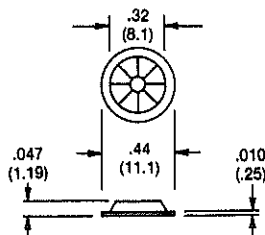

SPEEDNUTS

SN0461
For 1/2" Dia.

SN1287
For 3/16" Dia.

SN1963
For 1 1/32" x 1 1/32"
Rectangular

SN1336
For 1/2" Dia.

SN1220
For 1/4" Dia.

SN2212
For 1/4" Dia.

SN2763
For 1/32" Dia.

SN3486
For 3/8" Dia.

SN3678
For 1/4" Dia.

SN3775
For 3/32" Dia.

SN2089
For 7/8" Dia.

ALL DIMENSIONS ARE IN INCHES (MM).