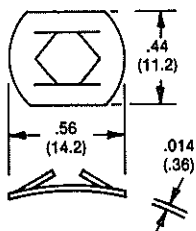

SPEEDNUTS

SN0461
For 1/2" Dia.

SN1287
For 3/16" Dia.

SN1963
For 1 1/32" x 1 1/32"
Rectangular

SN1336
For 1/2" Dia.

SN1220
For 1/4" Dia.

SN2212
For 1/4" Dia.

SN2763
For 1/32" Dia.

SN3486
For 3/8" Dia.

SN3678
For 1/4" Dia.

SN3775
For 3/32" Dia.

SN2089
For 7/8" Dia.

ALL DIMENSIONS ARE IN INCHES (MM).