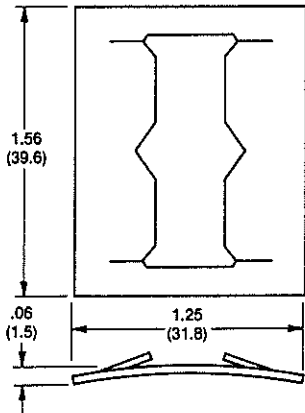

SPEEDNUTS

SN0461
For 1/2" Dia.

SN1287
For 3/16" Dia.

SN1963
For 1 1/32" x 1 1/32"
Rectangular

SN1336
For 1/2" Dia.

SN1220
For 1/4" Dia.

SN2212
For 1/4" Dia.

SN2763
For 1/32" Dia.

SN3486
For 3/8" Dia.

SN3678
For 1/4" Dia.

SN3775
For 3/32" Dia.

SN2089
For 7/8" Dia.

ALL DIMENSIONS ARE IN INCHES (MM).