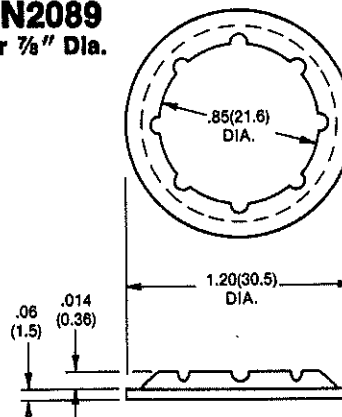

SPEEDNUTS

SN0461
For 1/2" Dia.

SN1287
For 3/16" Dia.

SN1963
For 1 1/32" x 1 1/32"
Rectangular

SN1336
For 1/2" Dia.

SN1220
For 1/4" Dia.

SN2212
For 1/4" Dia.

SN2763
For 1/32" Dia.

SN3486
For 3/8" Dia.

SN3678
For 1/4" Dia.

SN3775
For 3/32" Dia.

SN2089
For 7/8" Dia.

ALL DIMENSIONS ARE IN INCHES (MM).