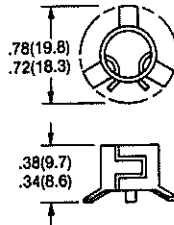

SPEEDNUTS

SN0461
For 1/2" Dia.

SN1287
For 3/16" Dia.

SN1963
For 1 1/32" x 1 1/32"
Rectangular

SN1336
For 1/2" Dia.

SN1220
For 1/4" Dia.

SN2212
For 1/4" Dia.

SN2763
For 1/32" Dia.

SN3486
For 3/8" Dia.

SN3678
For 1/4" Dia.

SN3775
For 3/32" Dia.

SN2089
For 7/8" Dia.

ALL DIMENSIONS ARE IN INCHES (MM).