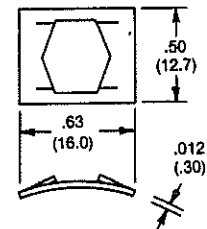

SPEEDNUTS

SN0461
For 1/2" Dia.

SN1287
For 3/16" Dia.

SN1963
For 1 1/32" x 1 1/32"
Rectangular

SN1336
For 1/2" Dia.

SN1220
For 1/4" Dia.

SN2212
For 1/4" Dia.

SN2763
For 1/32" Dia.

SN3486
For 3/8" Dia.

SN3678
For 1/4" Dia.

SN3775
For 3/32" Dia.

SN2089
For 7/8" Dia.

ALL DIMENSIONS ARE IN INCHES (MM).